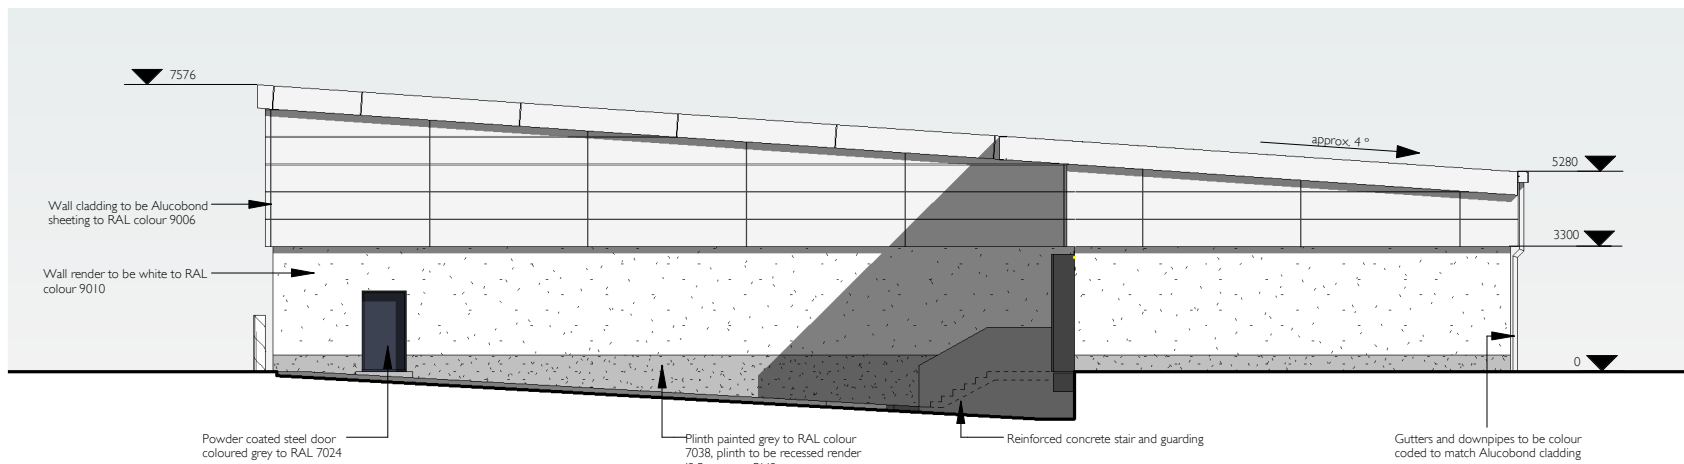

North Elevation

South Elevation

East Elevation

West Elevation

Status	Planning		
Project	Lidl - Yarm Road, Stockton		
Drawing	Proposed Elevations		
Project No.	06913	Dwg. No.	A(00)GAE001 Rev. 4
Scale at A3	1 : 200	Drawn	DWW Checked KDH