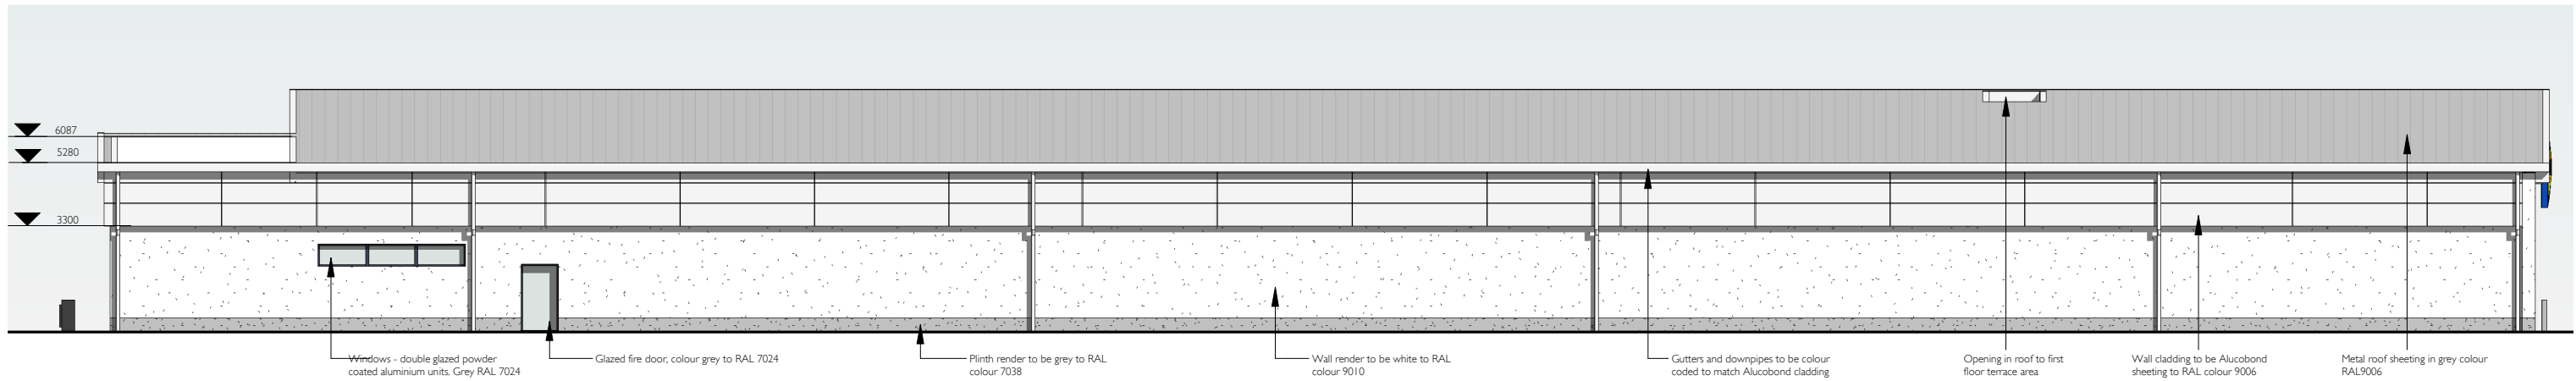

North Elevation

South Elevation

East Elevation

West Elevation

Status	Planning		
Project	Lidl - Yarm Road, Stockton		
Drawing	Proposed Elevations		
Project No.	06913	Dwg. No.	A(00)GAE001 Rev. 4
Scale at A3	1 : 200	Drawn	DWW Checked KDH