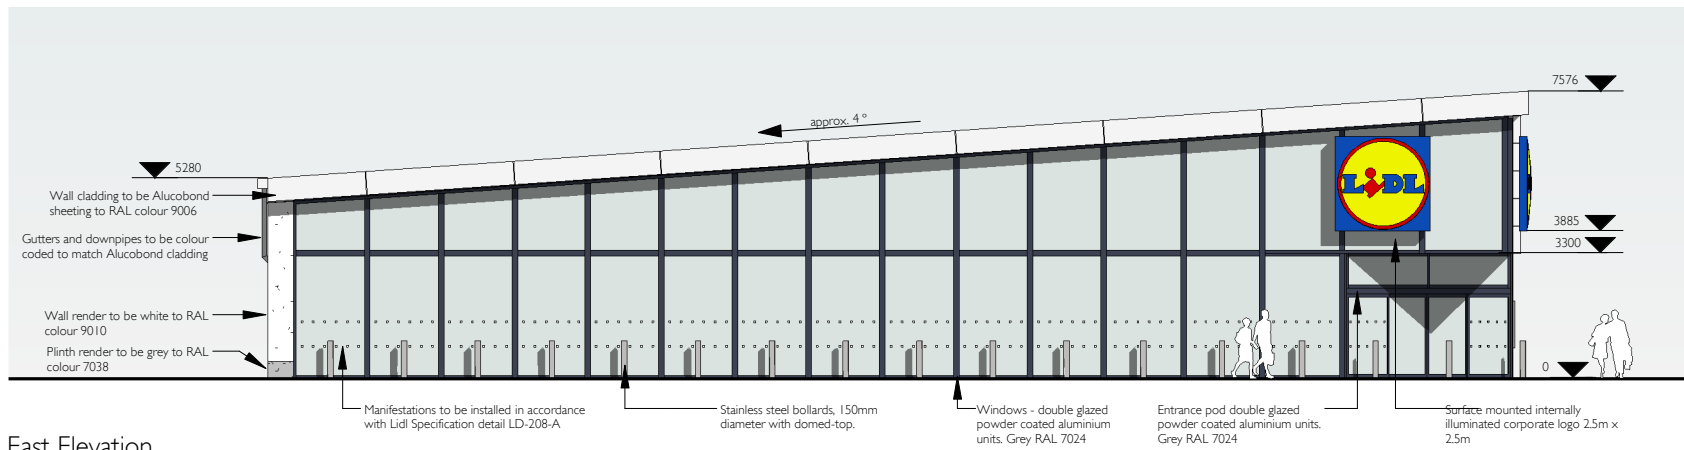

North Elevation

South Elevation

East Elevation

West Elevation

Status	Planning		
Project	Lidl - Yarm Road, Stockton		
Drawing	Proposed Elevations		
Project No.	06913	Dwg. No.	A(00)GAE001 Rev. 4
Scale at A3	1 : 200	Drawn	DWW Checked KDH